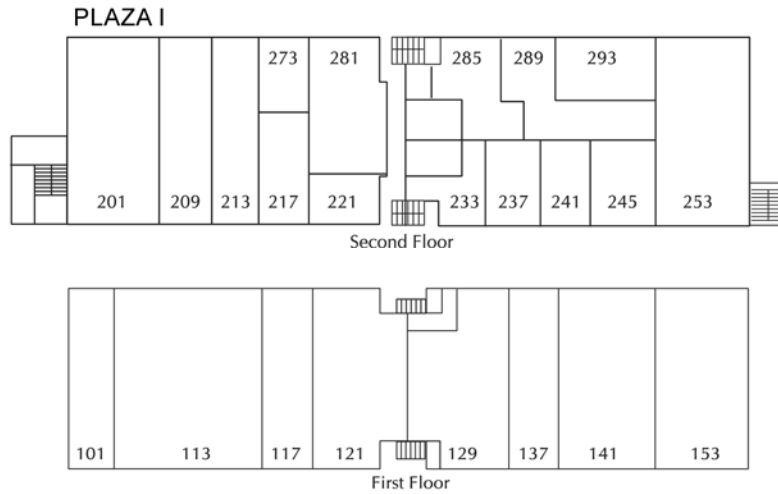

Summit Plaza I & II

1033 / 1015 STATE ROAD 436
CASSELBERRY, FL 32707

Cheryl Reiff, Leasing & Property Manager
(407) 331-8290 • Fax (407) 331-4571
www.greaterleasing.com
cheryl@greaterleasing.com