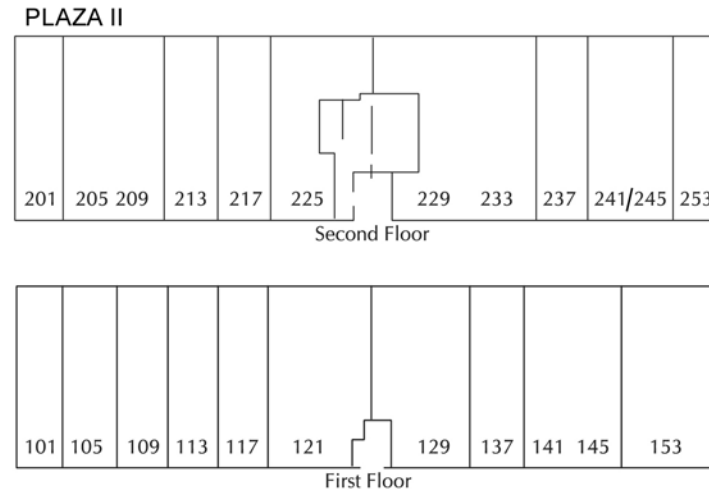

Summit Plaza I & II

1033 / 1015 STATE ROAD 436
CASSELBERRY, FL 32707

Cheryl Reiff, Leasing & Property Manager
(407) 331-8290 • Fax (407) 331-4571
www.greaterleasing.com
cheryl@greaterleasing.com