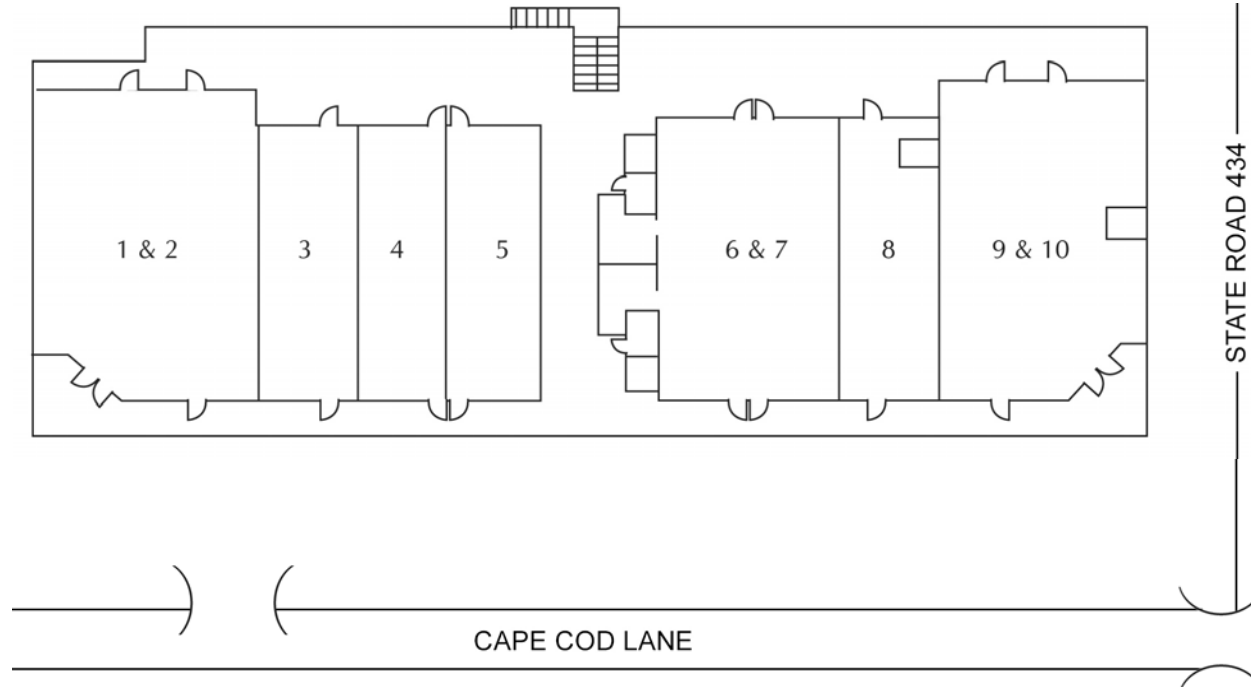

Landing Towne Shoppes

STATE ROAD 434 & 580 CAPE COD LANE
ALTAMONTE SPRINGS, FL 32714

GREATER
GREATER PROPERTIES, INC.

(407) 331-8290

Fax (407) 331-4571

www.greaterleasing.com