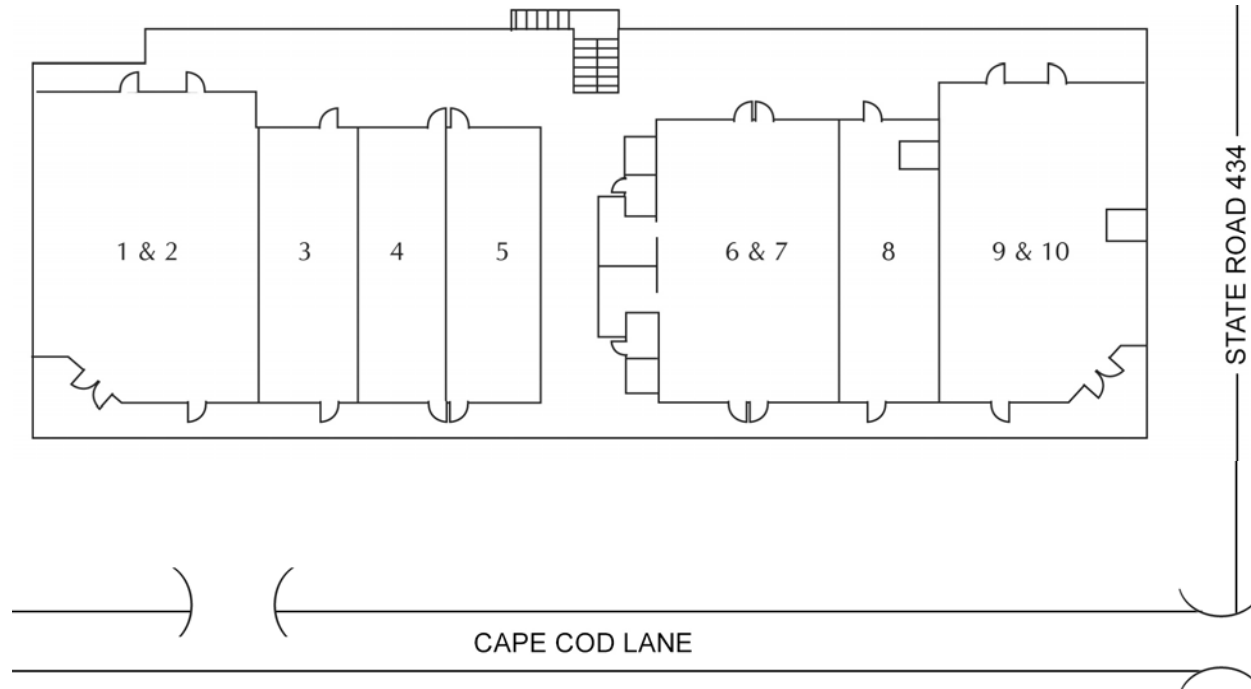

# Landing Towne Shoppes

STATE ROAD 434 & 580 CAPE COD LANE  
ALTAMONTE SPRINGS, FL 32714

Cheryl Reiff, Leasing & Property Manager  
(407) 331-8290 • Fax (407) 331-4571  
[www.greaterleasing.com](http://www.greaterleasing.com)  
[cheryl@greaterleasing.com](mailto:cheryl@greaterleasing.com)