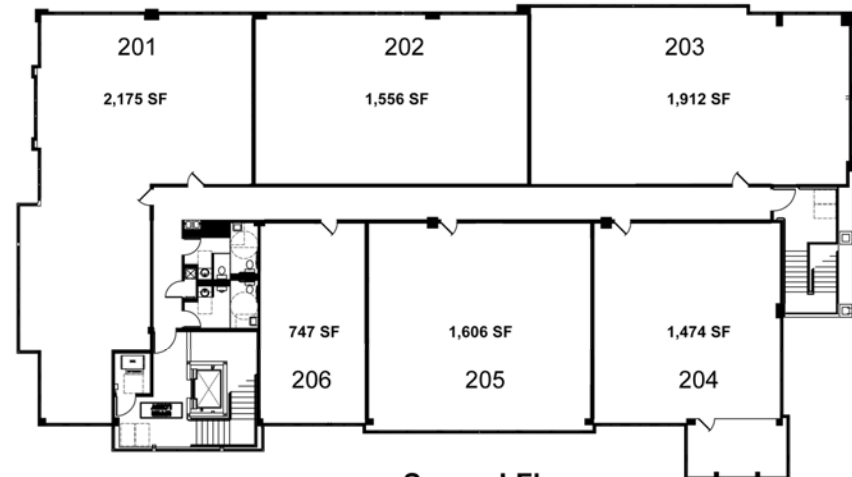

# Gateway Center

STATE ROAD 50  
CLERMONT, FL 34711

First Floor

Second Floor

(407) 331-8290  
Fax (407) 331-4571  
[www.greaterleasing.com](http://www.greaterleasing.com)