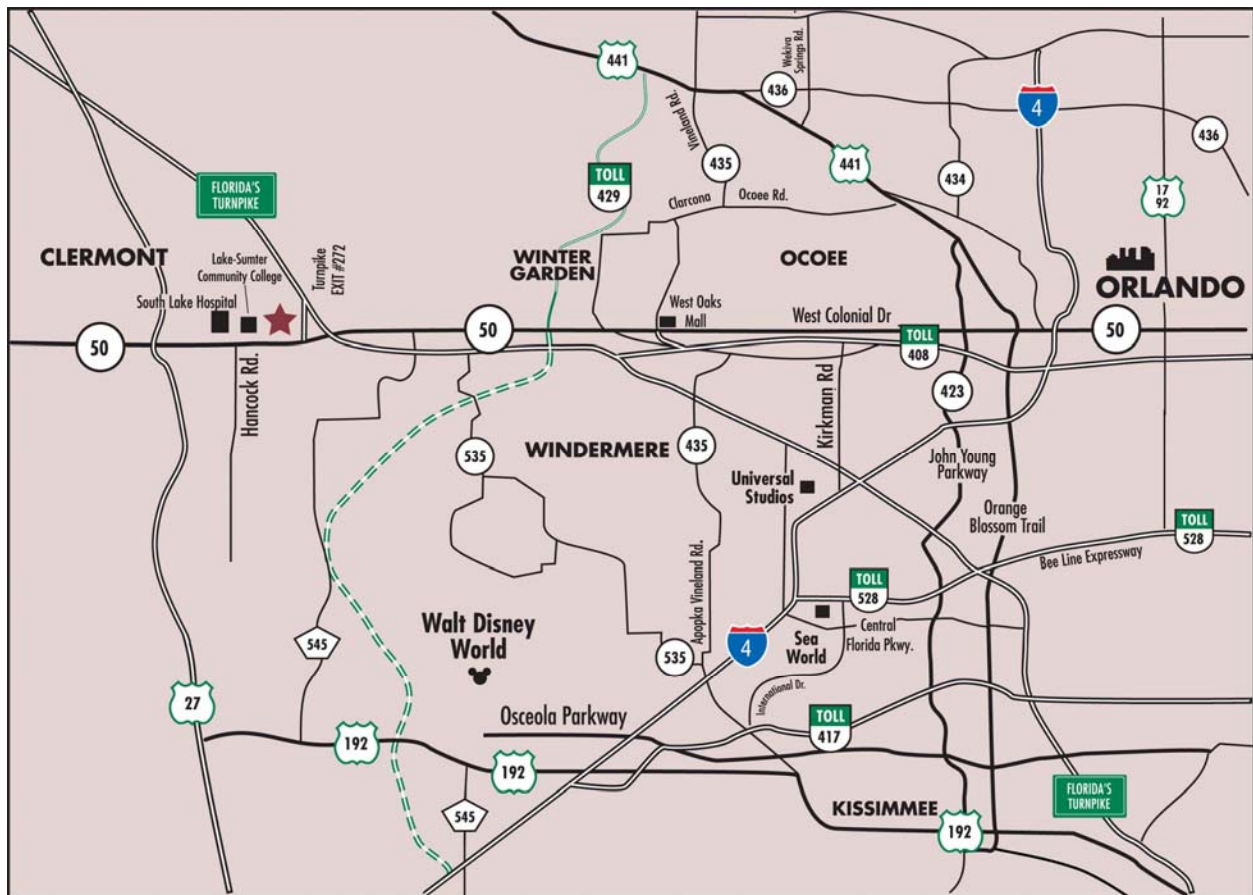

GATEWAY CENTER

*Prime Retail & Office Space
with Quality, Location & Value!*

GREATER

GREATER PROPERTIES, INC.

(407) 331-8290 • Fax (407) 331-4571

www.greaterleasing.com