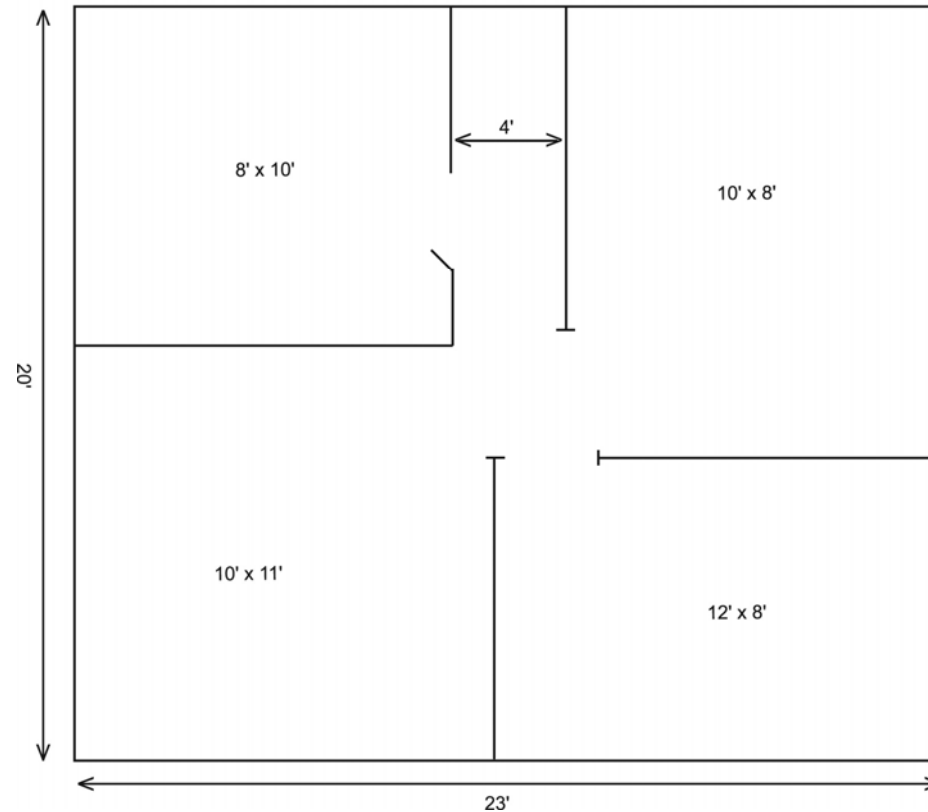

Floor Plan – 460 SF

Summit Plaza I

**1033 STATE ROAD 436, SUITE 293
CASSELBERRY, FL 32707**

(407) 331-8290
Fax (407) 331-4571
www.greaterleasing.com