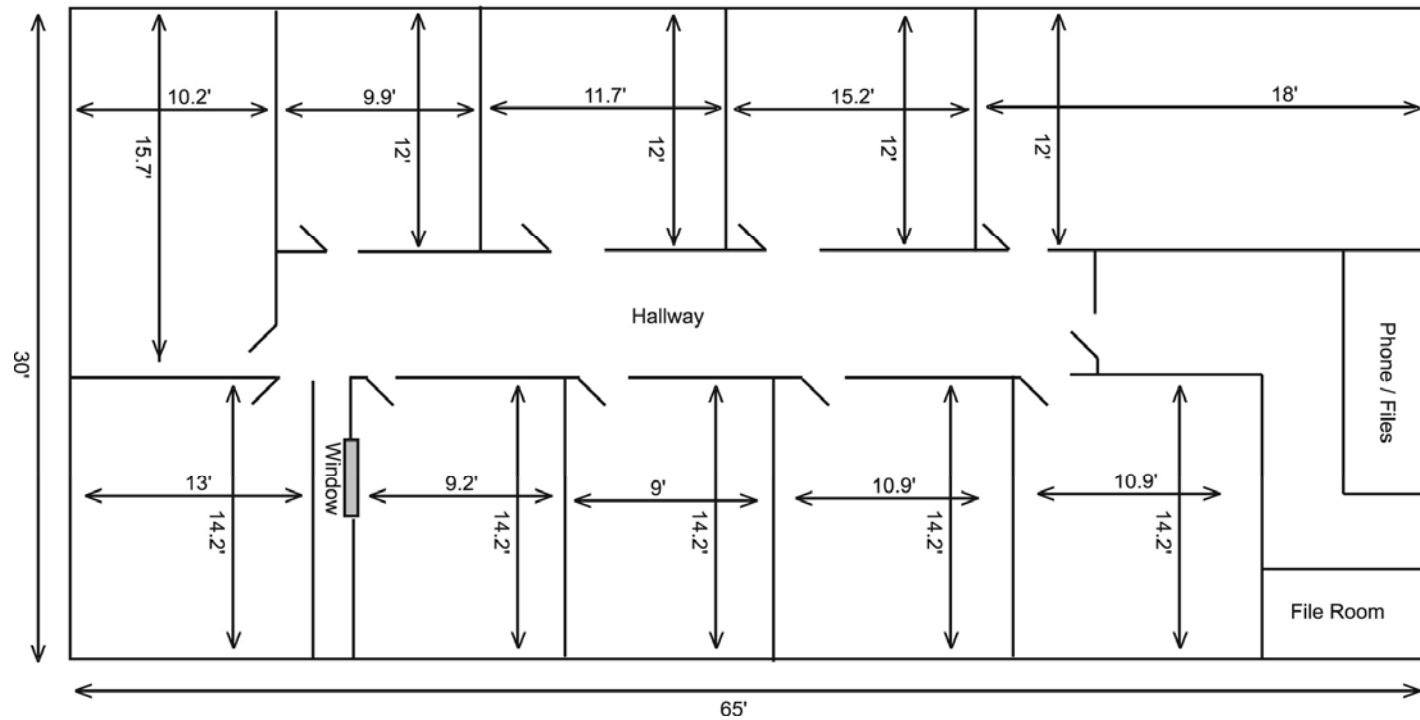

Floor Plan – 1,950 SF

Summit Plaza I

1033 STATE ROAD 436, SUITE 253
CASSELBERRY, FL 32707

(407) 331-8290
Fax (407) 331-4571
www.greaterleasing.com