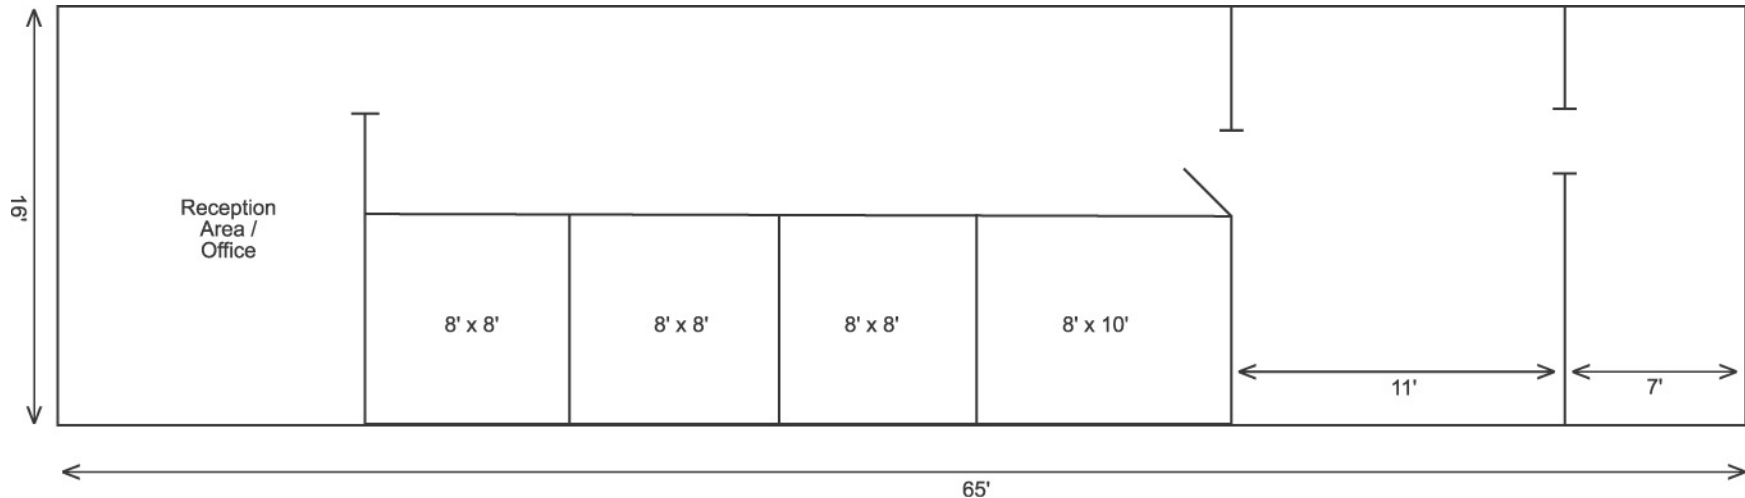

Floor Plan – 1,030 SF

Summit Plaza I

**1033 STATE ROAD 436, SUITE 209
CASSELBERRY, FL 32707**

GREATER

GREATER PROPERTIES, INC.

Cheryl Reiff, Leasing & Property Manager
(407) 331-8290 • Fax (407) 331-4571
www.greaterleasing.com
cheryl@greaterleasing.com