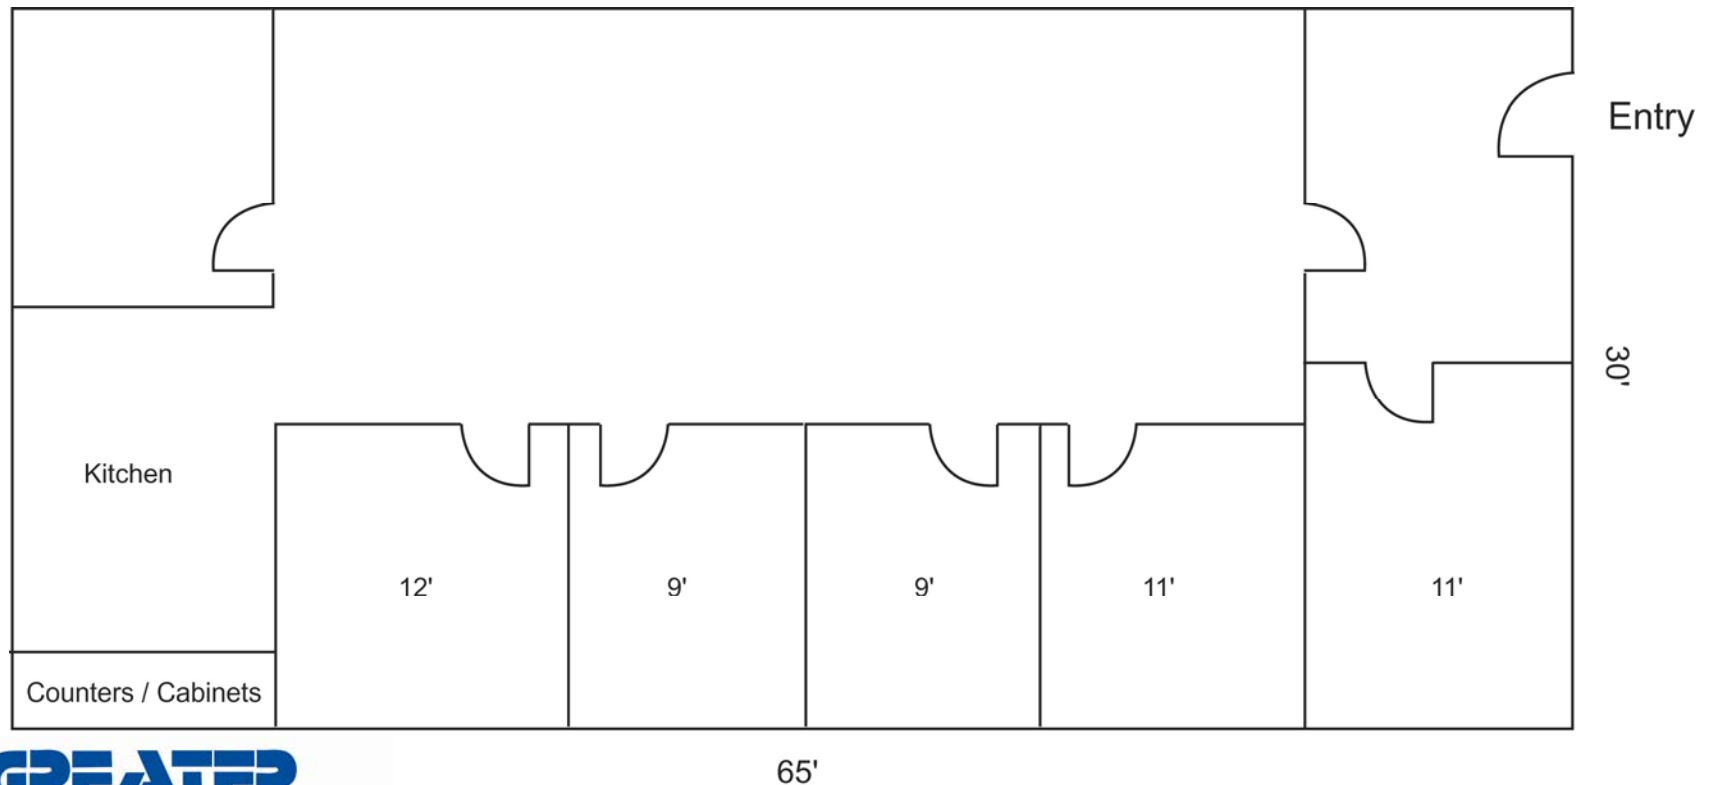

Floor Plan – 1,950 SF

Summit Plaza I

**1033 STATE ROAD 436, SUITE 201
CASSELBERRY, FL 32707**

GREATER

GREATER PROPERTIES, INC.

Cheryl Reiff, Leasing & Property Manager
(407) 331-8290 • Fax (407) 331-4571
www.greaterleasing.com
cheryl@greaterleasing.com