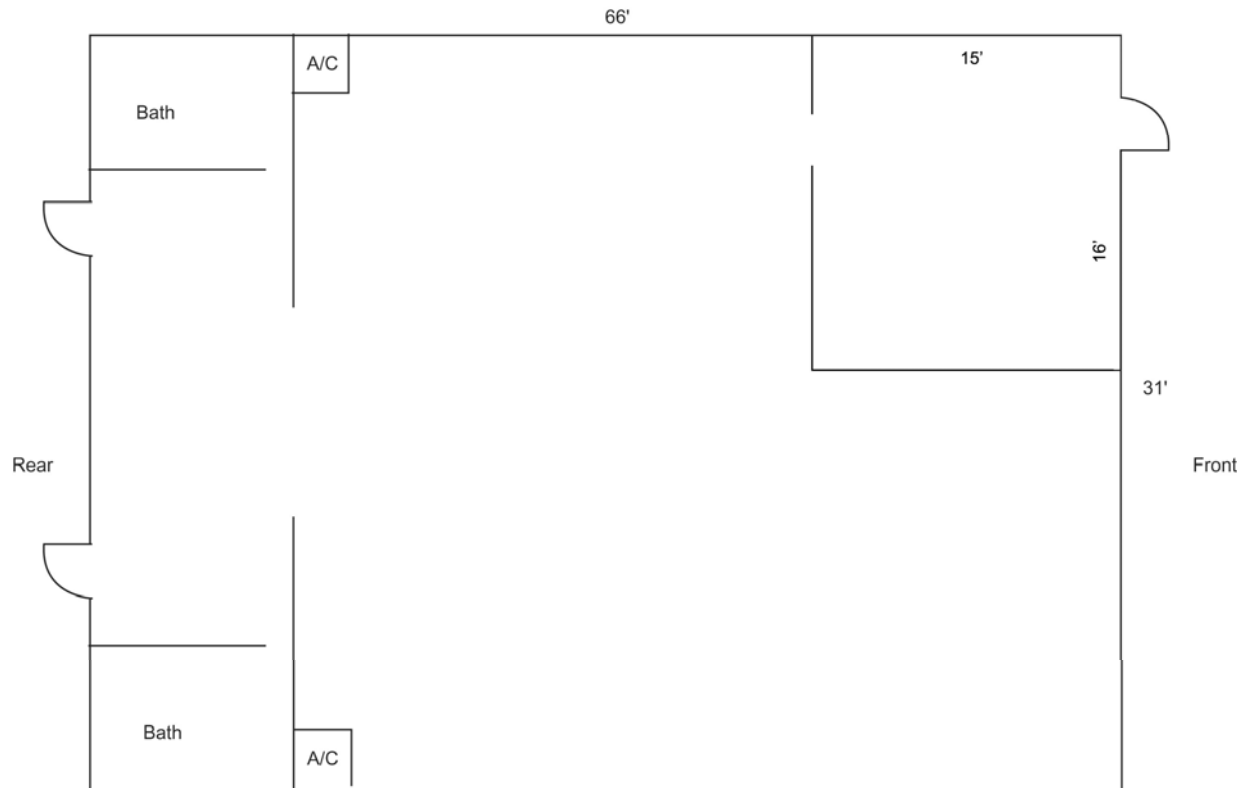

Floor Plan – 2,060 SF

Summit Plaza I

**1033 STATE ROAD 436, SUITE 141 / 145
CASSELBERRY, FL 32707**

GREATER
GREATER PROPERTIES, INC.

(407) 331-8290

Fax (407) 331-4571

www.greaterleasing.com