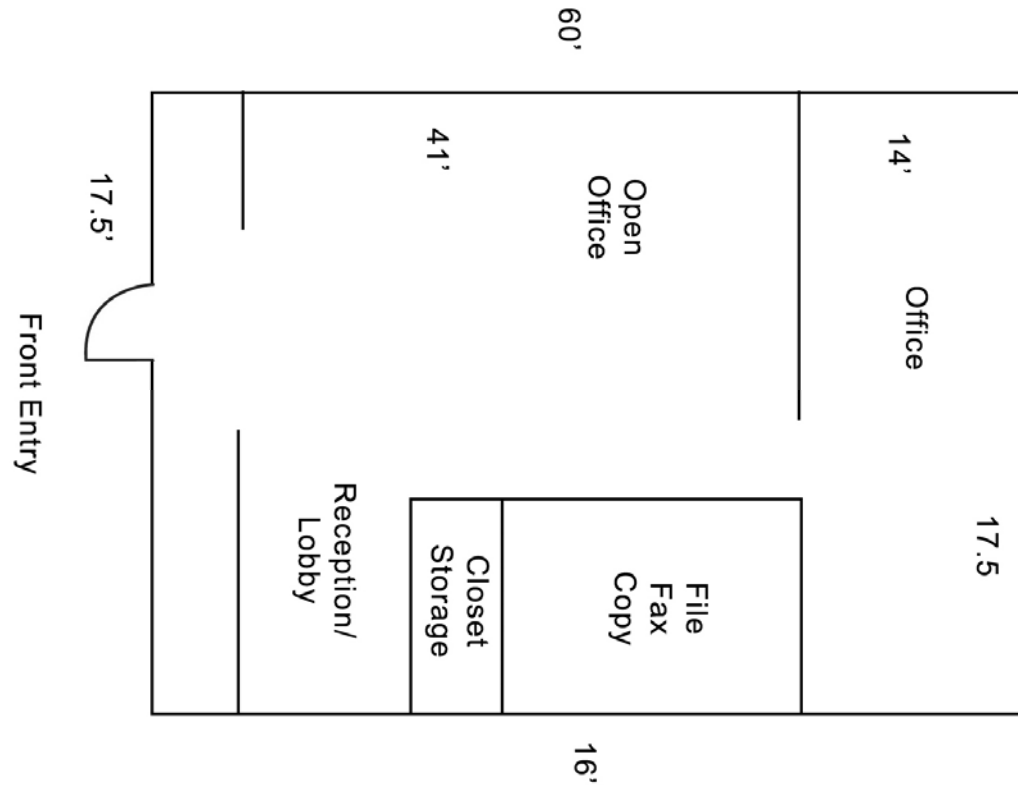

Floor Plan – 1,030 SF

Summit Plaza II

**1015 STATE ROAD 436, SUITE 217
CASSELBERRY, FL 32707**

(407) 331-8290
Fax (407) 331-4571
www.greaterleasing.com