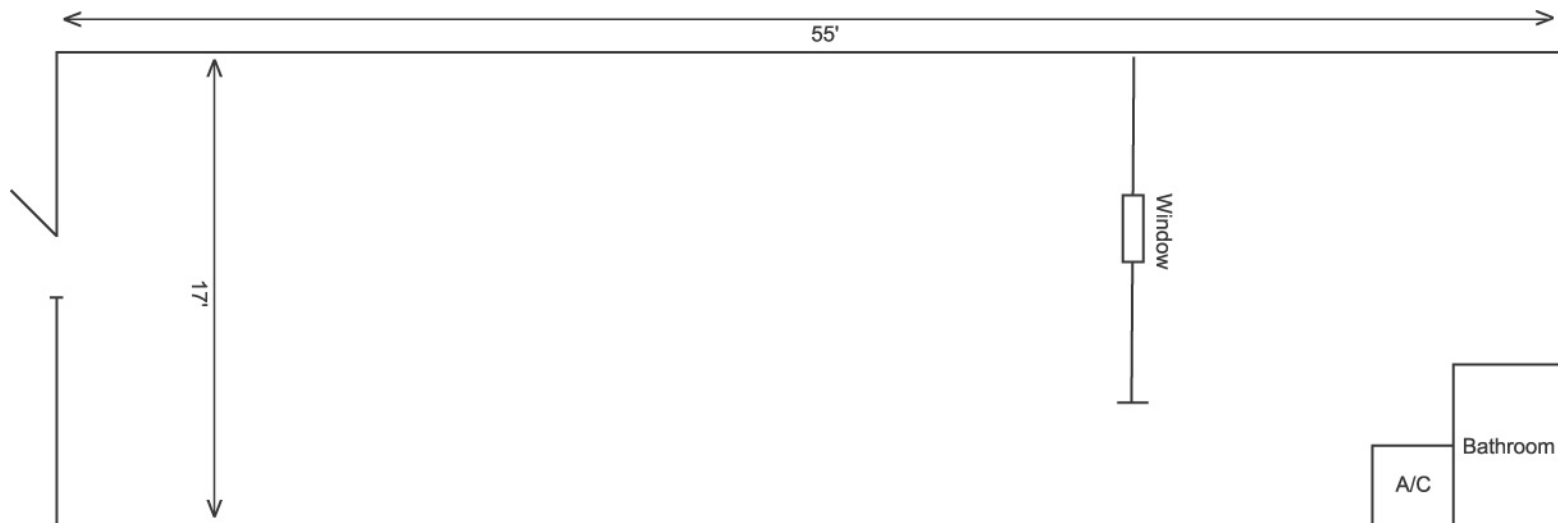

Floor Plan – 935 SF

Summit Plaza II

**1033 STATE ROAD 436, SUITE 105
CASSELBERRY, FL 32707**

GREATER

GREATER PROPERTIES, INC.

Cheryl Reiff, Leasing & Property Manager
(407) 331-8290 • Fax (407) 331-4571
www.greaterleasing.com
cheryl@greaterleasing.com