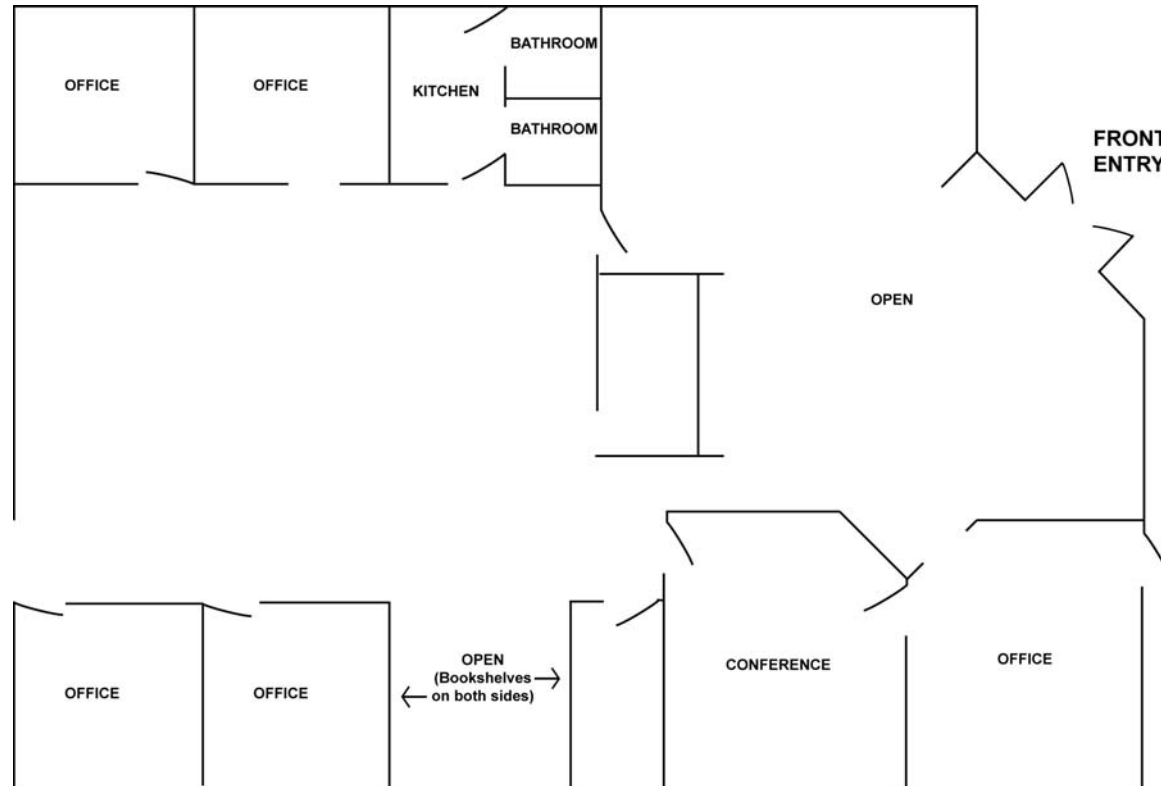

Floor Plan – 3,081 SF

Landing Towne Shoppes

**580 CAPE COD LANE, SUITE 9 & 10
ALTAMONTE SPRINGS, FL 32714**

GREATER
GREATER PROPERTIES, INC.

(407) 331-8290
Fax (407) 331-4571
www.greaterleasing.com