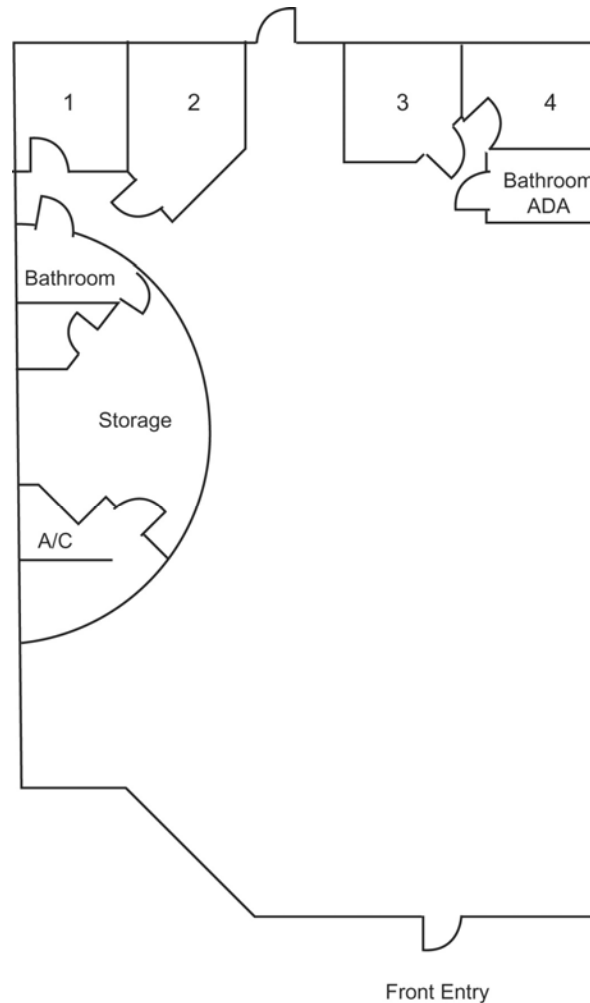

Floor Plan – 3,055 SF

Landing Towne Shoppes

**STATE ROAD 434 & 580 CAPE COD LANE
ALTAMONTE SPRINGS, FL 32714**

GREATER
GREATER PROPERTIES, INC.

(407) 331-8290

Fax (407) 331-4571

www.greaterleasing.com