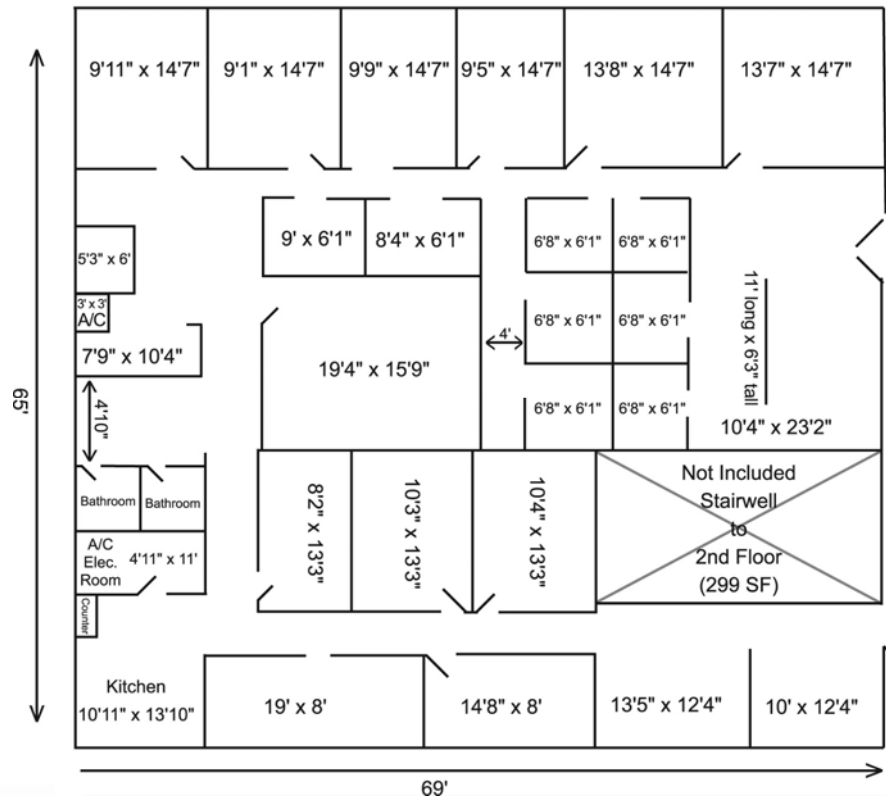

Floor Plan – 4,186 SF

Greater Mall

460 STATE ROAD 436 - SUITE 104
CASSELBERRY, FL 32707

GREATER

GREATER PROPERTIES, INC.

Cheryl Reiff, Leasing & Property Manager
(407) 331-8290 • Fax (407) 331-4571
www.greaterleasing.com
cheryl@greaterleasing.com