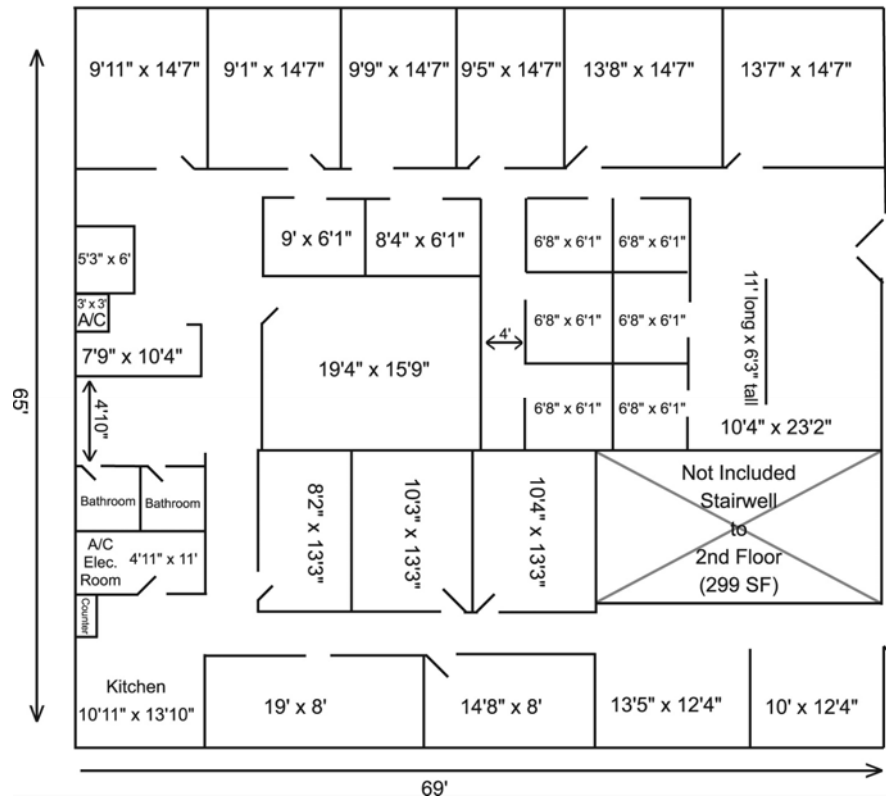

Floor Plan – 4,186 SF

Greater Mall

460 STATE ROAD 436 - SUITE 104
CASSELBERRY, FL 32707

(407) 331-8290
Fax (407) 331-4571
www.greaterleasing.com