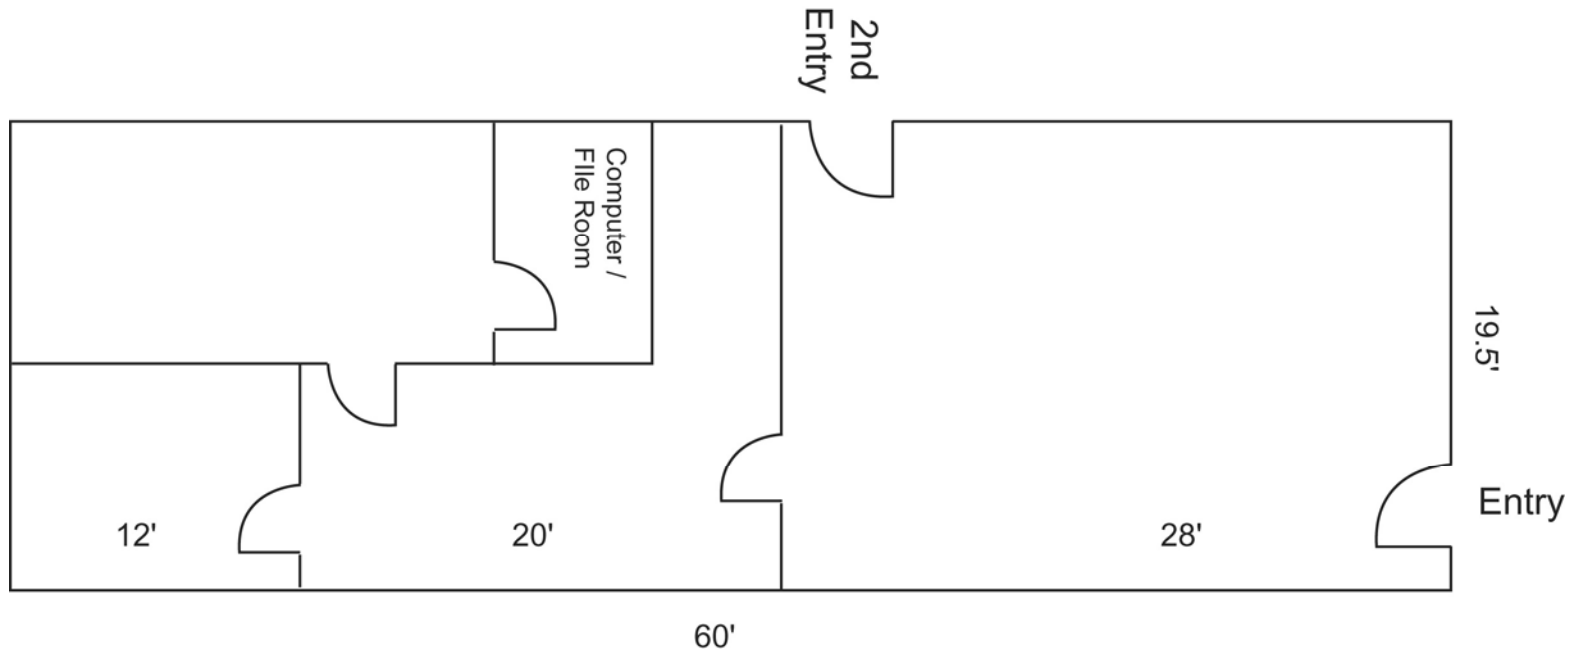

Floor Plan – 1,170 SF

Greater Mall

**430 STATE ROAD 436, SUITE 224
CASSELBERRY, FL 32707**

(407) 331-8290
Fax (407) 331-4571
www.greaterleasing.com