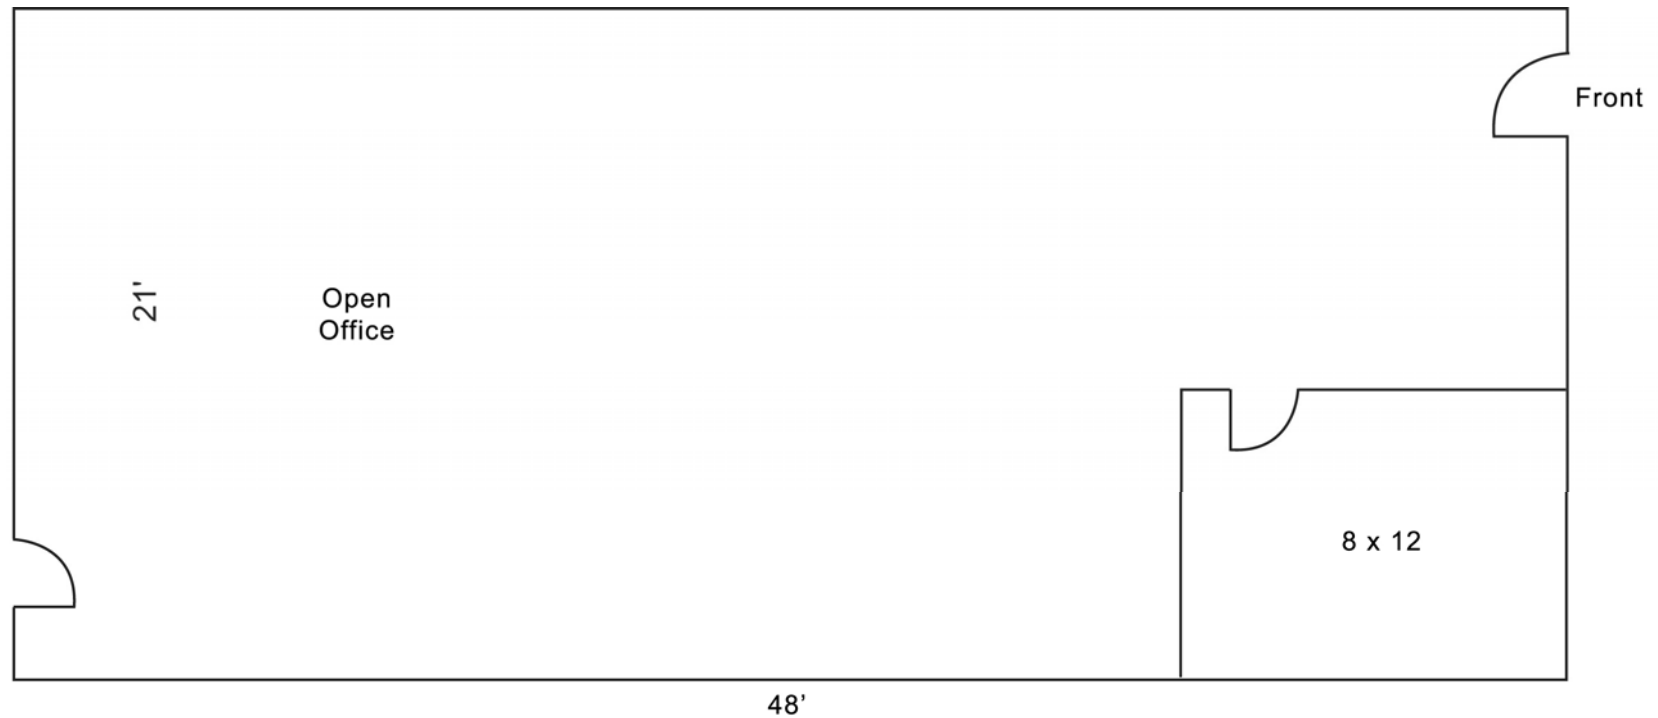

Floor Plan – 1,016 SF

Greater Mall

**430 STATE ROAD 436, SUITE 212
CASSELBERRY, FL 32707**

(407) 331-8290

Fax (407) 331-4571

www.greaterleasing.com