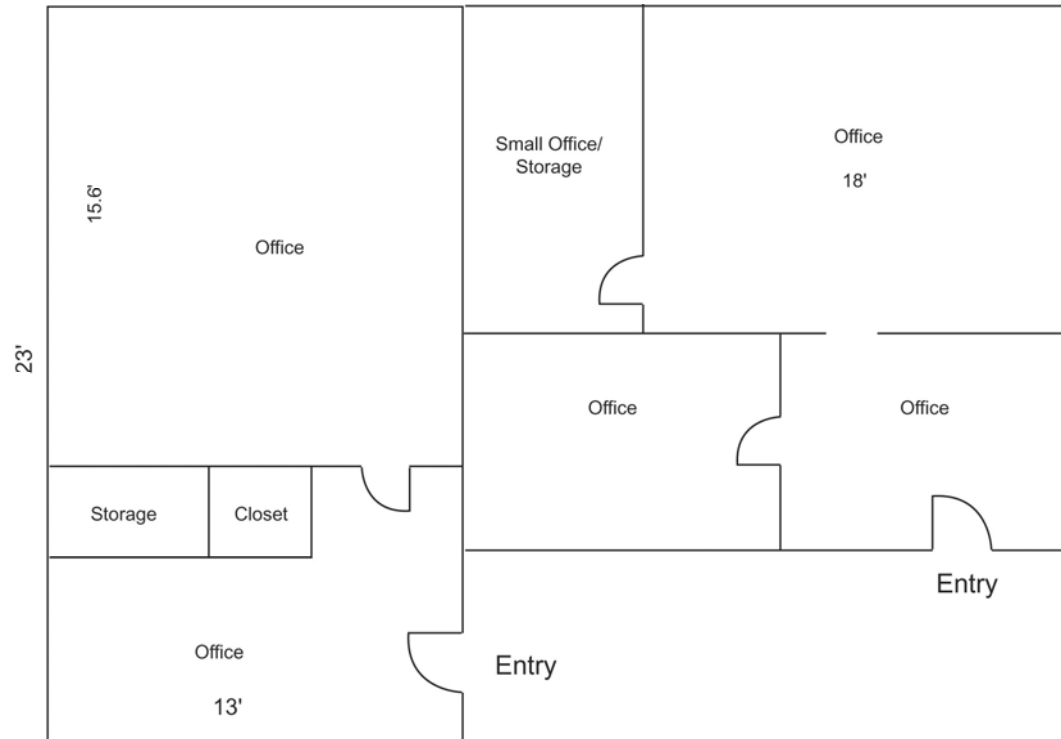

Floor Plan – 940 SF

Greater Mall

400 STATE ROAD 436, SUITE 215
CASSELBERRY, FL 32707

(407) 331-8290

Fax (407) 331-4571

www.greaterleasing.com