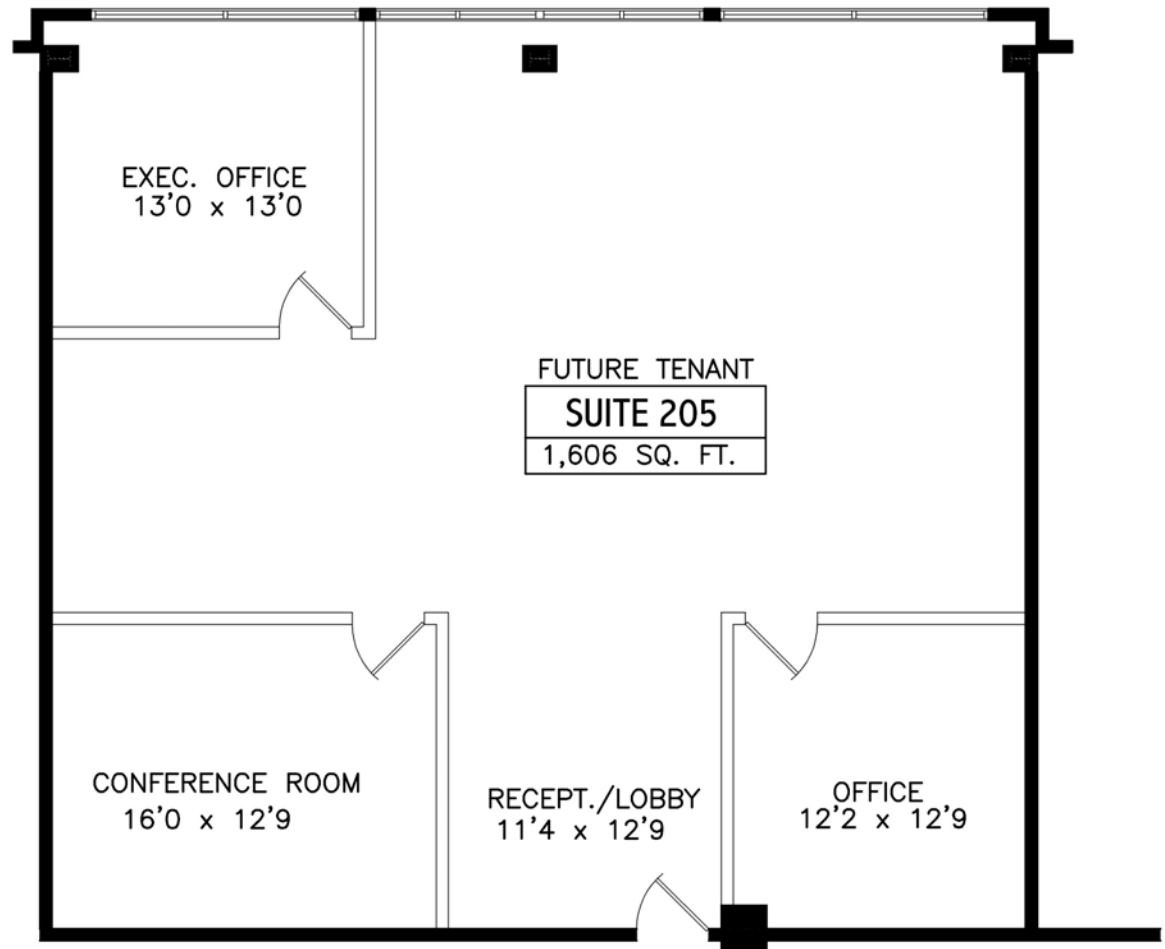

Floor Plan – 1,606 SF

Gateway Center

**15701 STATE ROAD 50 # 205
CLERMONT, FL**

(407) 331-8290
Fax (407) 331-4571
www.greaterleasing.com