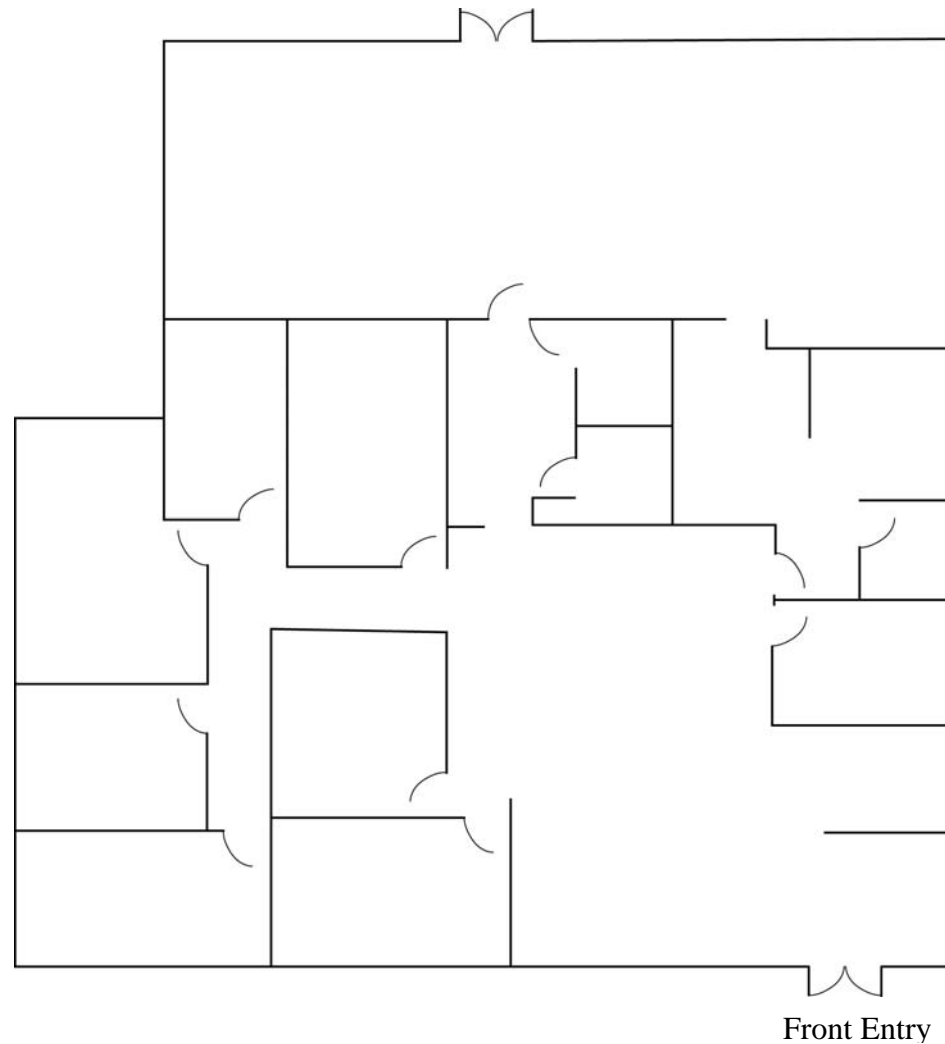

Floor Plan – 5,304 SF

Gateway Center

**15701 STATE ROAD 50 # 106
CLERMONT, FL**

GREATER
GREATER PROPERTIES, INC.

(407) 331-8290

Fax (407) 331-4571

www.greaterleasing.com